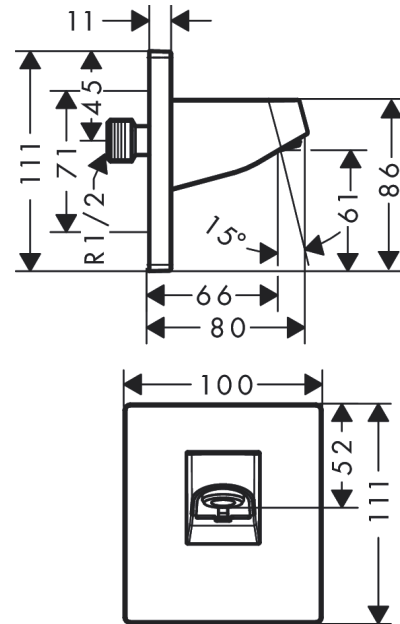

Pulsify

Wall connector for overhead shower 105

Surfaces: **Chrome** Article Number: **24139000**

Description

product features

- material: plastic
- connection type: G ½

Design awards

reddot winner 2021

Product image

Scale drawing

Pulsify**Wall connector for overhead shower 105**Surfaces: **Chrome** Article Number: **24139000**

Installation examples

Pulsify 105

24139XXX

**Pulsify 105 1jet**

24130XXX