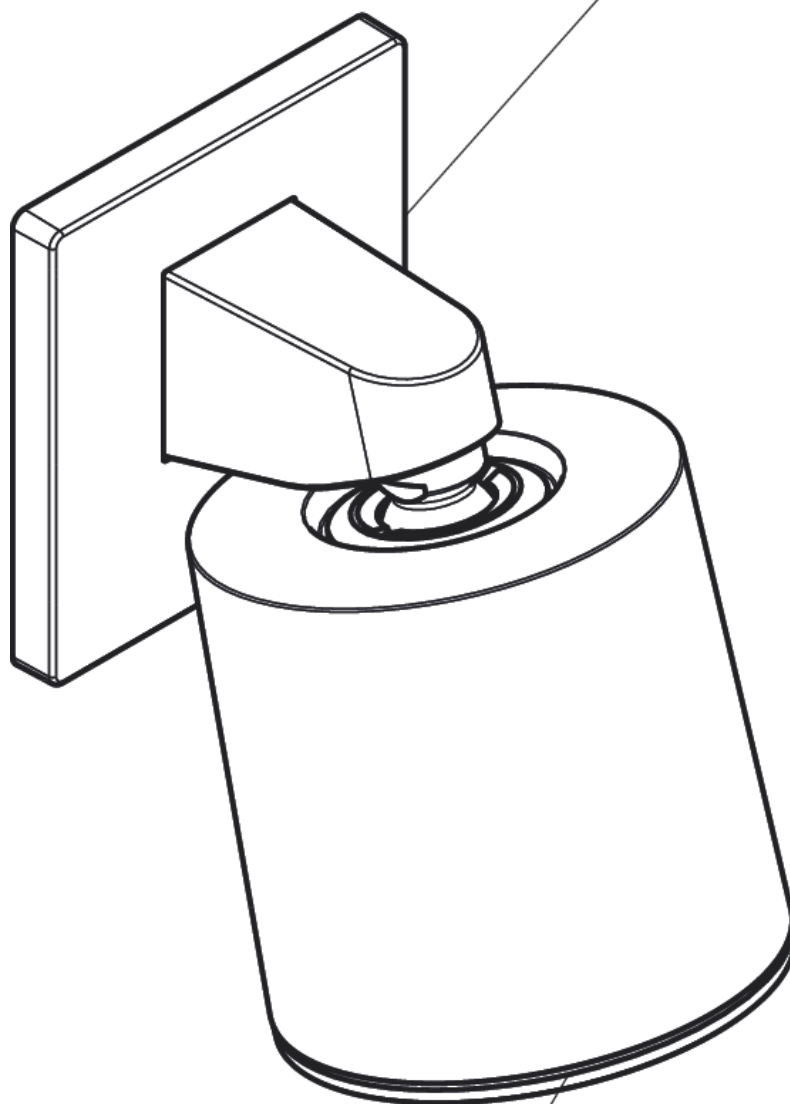

Pulsify

Wall connector for overhead shower 105

Surfaces: **Chrome** Article Number: **24139000**

Description

product features

- material: plastic
- connection type: G ½

Design awards

reddot winner 2021

Product image

Scale drawing

Pulsify**Wall connector for overhead shower 105**Surfaces: **Chrome** Article Number: **24139000**

Installation examples

Pulsify 105

24139XXX

**Pulsify 105 1jet**

24130XXX