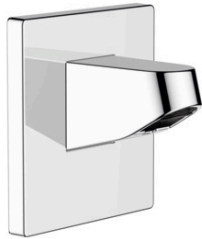

Pulsify

Wall connector for overhead shower 105

Surfaces: **Chrome** Article Number: **24139000**

Description

product features

- material: plastic
- connection type: G ½

Design awards

reddot winner 2021

Product image

Scale drawing

Pulsify**Wall connector for overhead shower 105**Surfaces: **Chrome** Article Number: **24139000**

Installation examples

Pulsify 105

24139XXX

**Pulsify 105 1jet**

24130XXX